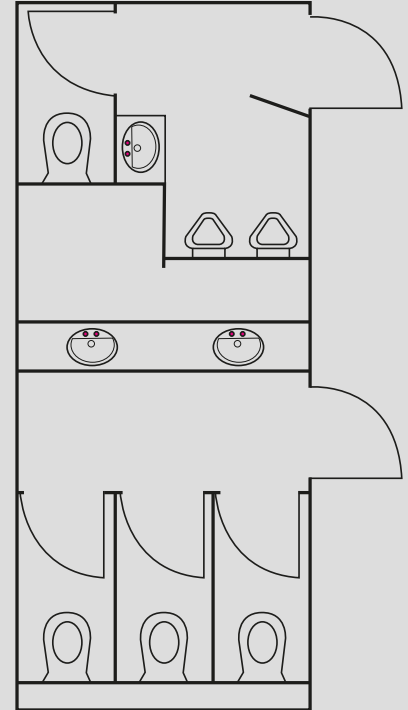

Fresh Technology

- JETS™ Vacuum operated, fresh water flush (0.5l per flush)
- Odour-free and Chemical-free

Vacuum flushing technology means that with each flush the air in the WC cubicle is replaced with fresh air from outside, eliminating any odour problems that could occur with more conventional systems. A vacuum-based flush also means splash-free flushing thereby helping to maintain clean facilities throughout your event.

WC3 can operate as a self-contained system using the integral tanks or it has the flexibility of being able to be connected to mains facilities if required. Connecting a WC3 to mains services increases the capacity of the system and it can significantly reduce hire costs.

Style & Features

- Floor to ceiling images from Award Winning Photographers
- TVs with DVD players
- Stainless steel interior trim
- Sensor taps with hot water
- Privacy cubicles with flame red doors
- Recessed LED ceiling lighting
- Corian vanity surfaces
- Backlit designer urinals
- Large mirrors
- Entrance step lighting
- Wall hung WCs
- Space heating

Specifications

Twin axle trailer with three ladies WCs, one gents WC and two urinals.
Large vanity area with 2 basins in the ladies. Single basin in the gents.

Capacity¹

Self-contained mode	250 people
Mains mode	300 people

External dimensions²

Height	3.15m
Width	2.35m
Length including tow frame	6.85m
Length excluding tow frame	5.60m

¹ The stated capacities are given as a guide only for a 10 hour event with moderate alcohol consumption. Please contact us for a more accurate estimate of requirements based on the details of your event.