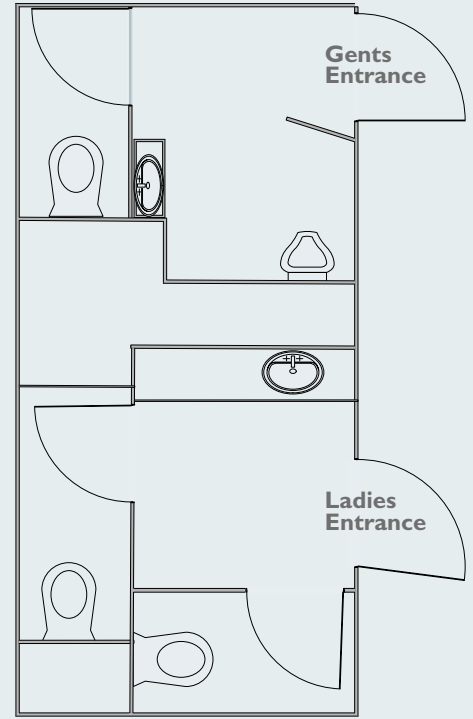

Fresh Technology

- JETS™ Vacuum operated, fresh water flush (0.5l per flush)
- Odour-free and Chemical-free

Vacuum flushing technology means that with each flush the air in the WC cubicle is replaced with fresh air from outside, eliminating any odour problems that could occur with more conventional systems. A vacuum-based flush also means splash-free flushing thereby helping to maintain clean facilities throughout your event.

WC2 can operate as a self-contained system using the integral tanks or it has the flexibility to be connected to mains facilities if required. Connecting a WC2 to mains services increases the capacity of the system and it can significantly reduce hire costs.

Style & Features

- Framed images of the Lake District by Martin Lawrence Photography
- Stainless steel interior trim
- Sensor taps with hot water
- Floor to ceiling privacy cubicles
- Recessed LED ceiling lighting
- Corian vanity surfaces
- Large mirrors
- Entrance step lighting
- Wall hung WCs
- Space heating
- Option to include personalised images

Specifications

Twin axle trailer with two ladies WCs, one gents WC and one urinal. Large vanity area with single basin in the ladies. Single basin in the gents.

Capacity¹

Self-contained mode	150 people
Mains mode	180 people

External dimensions²

Height	3.0m
Width	2.25m
Width including entrance steps	3.3m
Length including tow frame	5.85m
Length excluding tow frame	4.65m

¹ The stated capacities are given as a guide only for a 10 hour event with moderate alcohol consumption. Please contact us for a more accurate estimate of requirements based on the details of your event.